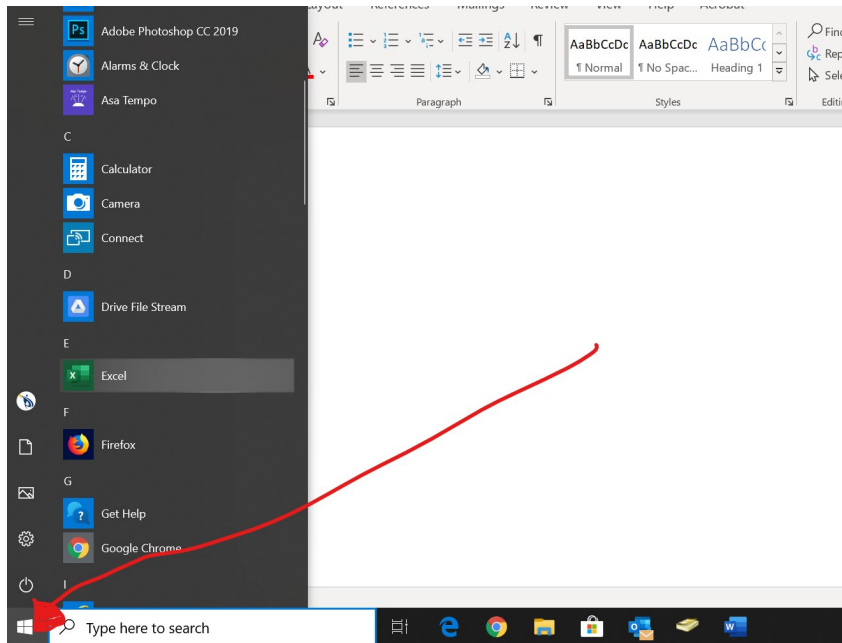

## How to get Firefox on your laptop to do Read 180

1. Click the windows key  in the bottom left hand corner of your laptop.

2. Scroll down until you find firefox. Click on Firefox.

3. When Firefox is opened. Type in the URL [www.clp.psdschools.org](http://www.clp.psdschools.org) (CLPMS Website)